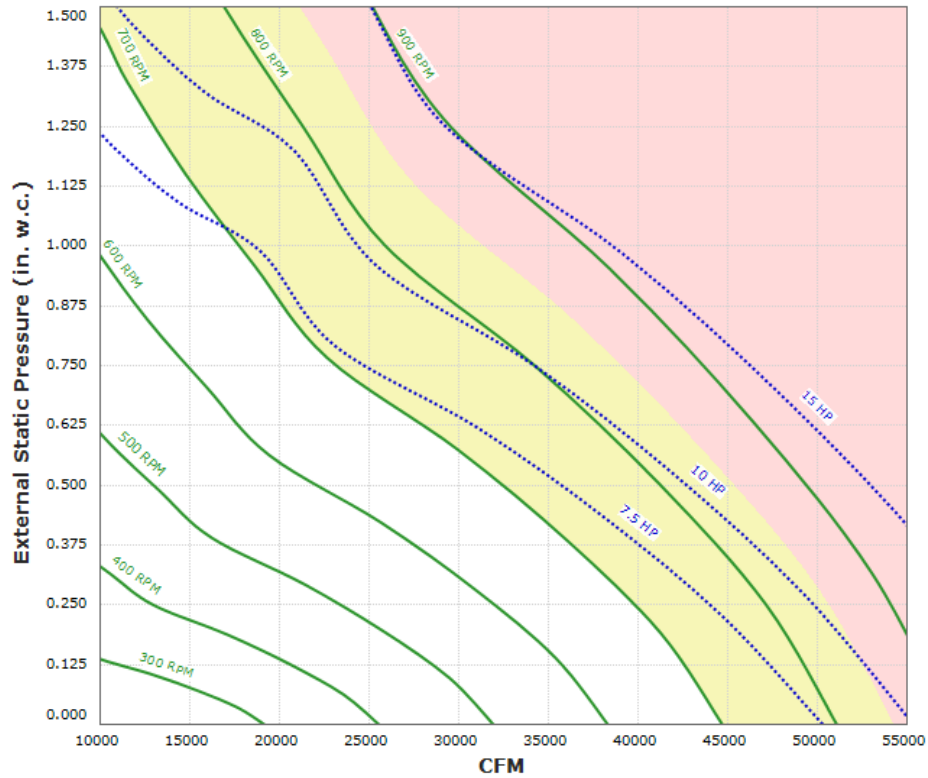

R-AWPD-60-X Performance Curve

Max Sizeable RPM = 850 RPM. Curve shown extended beyond this point for reference only.

Motor 01009ET3E284T-W22 has an rpm range of 300 to 850.

Motor 01009ET3E284T-W22-50 has an rpm range of 300 to 730.

Motor DHP01565 has an rpm range of 300 to 850.

Motor DTP0156 has an rpm range of 300 to 850.

Motor DTP0156-50 has an rpm range of 300 to 850.

Motor EP01565 has an rpm range of 300 to 850.

Motor NP0156 has an rpm range of 300 to 850.

Motor NP0156-50 has an rpm range of 300 to 850.